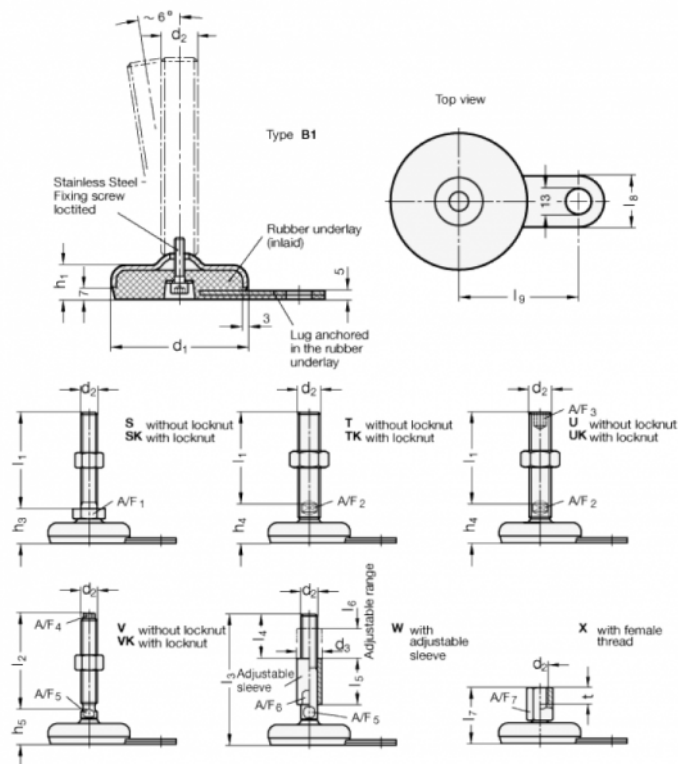

Article number: 203360M16125B1V

Description: E+G levelling foot
GN 33-60-M16-125-B1-V, Stainless steel

Note: V Without nut, External hexagon at the top, Wrench flat at the bottom

Measures

A/F4 = 10	I9 = 50
A/F5 = 12	
d1 = 60	
d2 = M16	
h1 = 19	
h4 = 30	
l2 = 125	
l8 = 25	